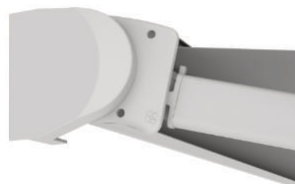

samson 5500 III

Samson 5500

Full cassette retractable awning

samson 5500 III

Exclusively from Samson Outdoor Living

THE Samson 5500 is a fully cassetted folding arm awning on two brackets fitted at either end top of face fixed.

Our most popular awning, operated manually or motorised, is suitable for both domestic and commercial applications. It features a stainless steel chain link arm in four different sizes with or without adjustable ambient LED lighting to suit your application needs.

Supplied fully set up for a quick and easy installation the innovative design is equipped with an inclination system that uses a pass-through screw to adjust the pitch to your exact needs.

Colours RAL

9010 White (Standard)

7016 Grey 

Min/Max width

Minimum 1910mm

Maximum 5500mm

Minimum width to accommodate arm size

Projection (CM)	Width (CM) 2 brackets
160	191
210	241
260	291
310	341

Installation

Optional LED Arms