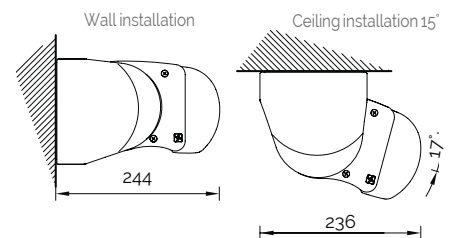

Supplied fully set up for a quick and easy installation the innovative design is equipped with an inclination system that uses a pass-through screw to adjust the pitch to your exact needs.

Colours RAL

9010 White (Standard)

7016 Grey 

Min/Max width

Minimum 1910mm

Maximum 5500mm

Minimum width to accommodate arm size

Projection (CM)	Width (CM) 2 brackets
160	191
210	241
260	291
310	341

Installation

Optional LED Arms