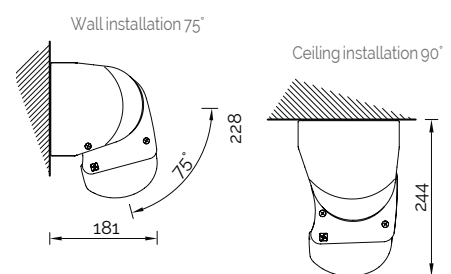

Supplied fully set up for a quick and easy installation the innovative design is equipped with an inclination system that uses a pass-through screw to adjust the pitch to your exact needs.

Colours RAL

9010 White (Standard)

7016 Grey 

Min/Max width

Minimum 1910mm

Maximum 5500mm

Minimum width to accommodate arm size

Projection (CM)	Width (CM) 2 brackets
160	191
210	241
260	291
310	341

Installation

Optional LED Arms