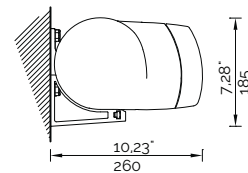

Installation

Wall installation