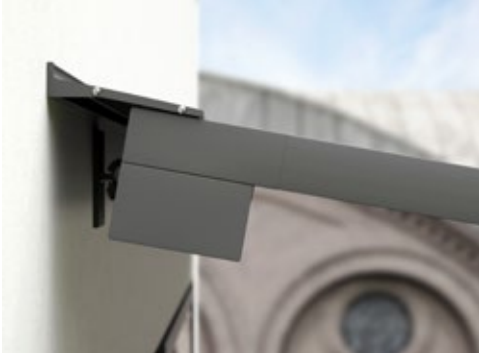

An "all-round" achievement
The square, compact cassette protects the awning cover all round.