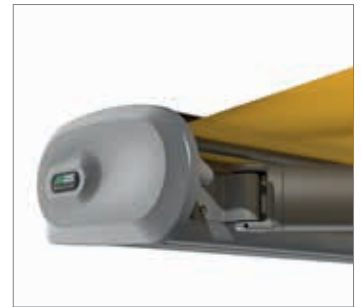

ERHARDT C

ONE PRODUCT – MANY OPTIONS

Design

The redesigned ERHARDT cassette makes an immediate impression. The slim, rounded shape of the cassette and the side cover complement each other perfectly, giving the awning a discreet and elegant look that makes it the ideal companion for your architectural style.

Versatile installation options

The ERHARDT C awning is very easy to install thanks to the wide range of mounting options, including brackets for mounting on walls, ceilings and rafters, that give you a high level of flexibility to adapt it to your space.

All-round protection for fabric and mechanism

The entire mechanism and the awning fabric shaft are hidden when the Erhardt C cassette awning is in the retracted position. Special sealing applied to the drop profile protects the cassette from splashing water, making the awning fully waterproof and ensuring maximum protection from the elements while giving the awning a discreet, understated look. It also helps the fabric retain its brightness for longer and makes the mechanism more reliable.