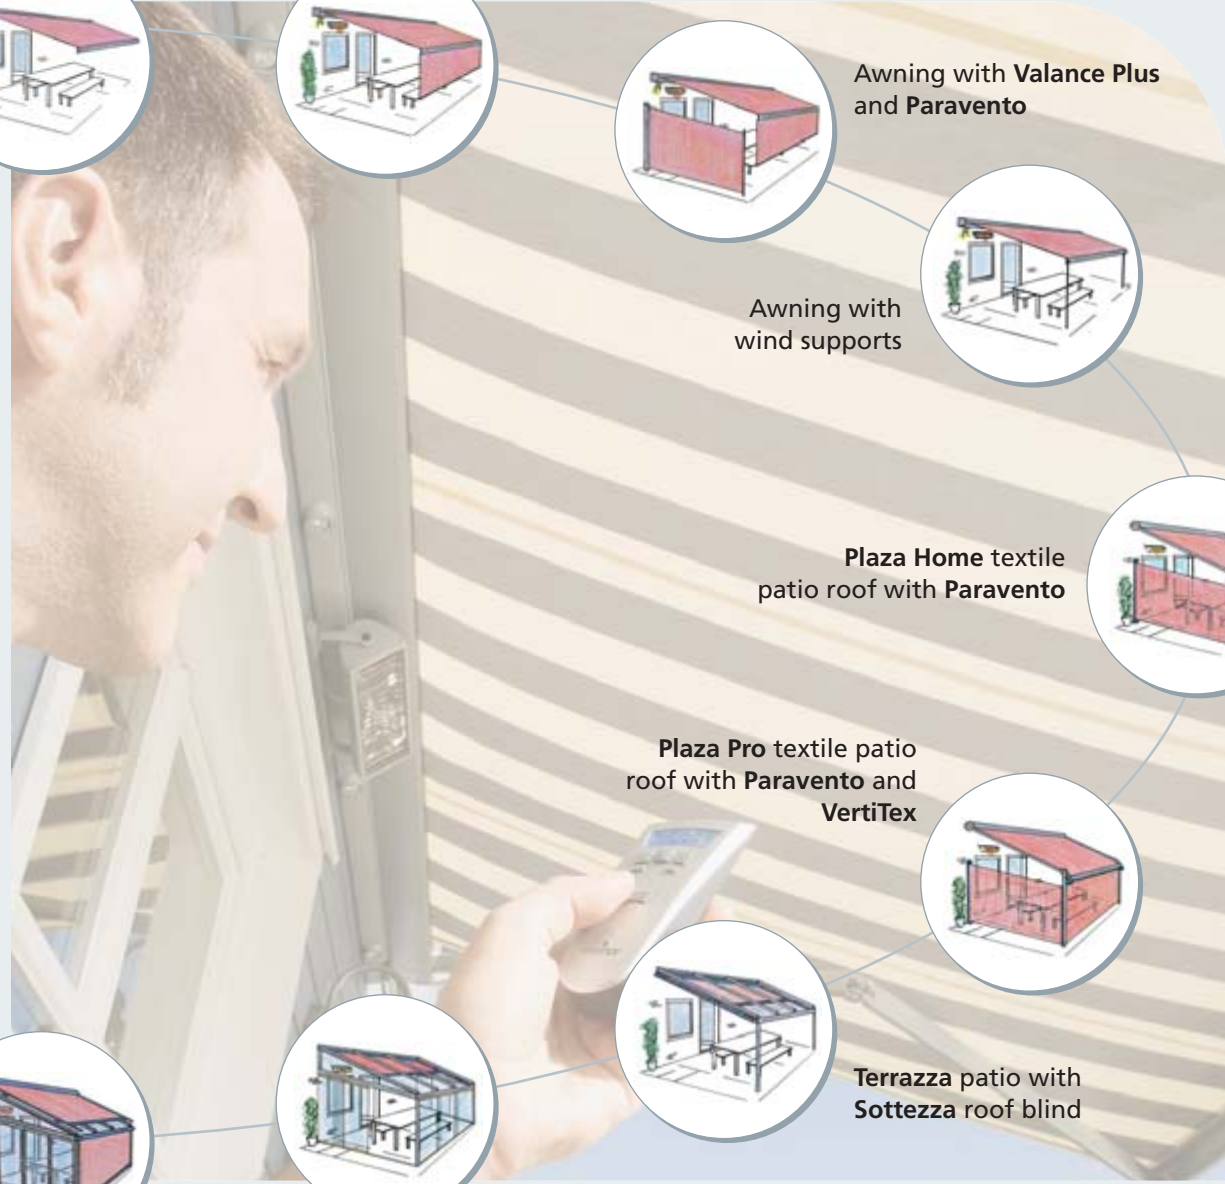

Plaza Pro textile patio roof with **Paravento** and **VertiTex**

Terrazza patio with **Sottezza** roof blind

Glasoase® with conservatory awning and **Tempura**

Vivienda conservatory with conservatory awning and **VertiTex**

Relax al Fresco | **weinor**

*Intelligent accessories
for your convenience*

Wind supports

Optional extra for folding-arm awnings; can be used up to wind force 5

WeiTronic remote control

For convenient operation of awnings, lighting and heating systems