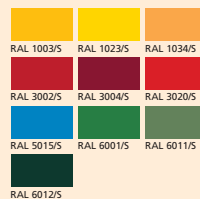

weinor range of colours

**Individual choice of colours**

Your house reflects your own personality. weinor can offer you a wide spectrum of fabulous frame colours to match it. That way you can match your awning, your conservatory or your patio roof to the façade, the windows or even your garden furniture.

**Exclusively from weinor:  
a big choice of colours**

Choose from 47 standard frame colours, 8 scratch-resistant and robust trendy conservatory colours (5% surcharge) as well as another 200 special RAL colours for your awning.

## 47 frame colours

F = spring colour, S = summer colour, H = autumn colour, W = winter colour

					
RAL 1002 Sand yellow H	RAL 1003 Signal yellow S	RAL 1014 Ivory H	RAL 1015 Light ivory H	RAL 1023 Traffic yellow S	RAL 1034 Pastel yellow S
					
RAL 2011 Deep orange F	RAL 3002 Carmine red S	RAL 3003 Ruby red F	RAL 3004 Purple red S	RAL 3005 Wine red H	RAL 3020 Traffic red S
					
RAL 4005 Blue lilac F	RAL 5002 Ultramarine blue F	RAL 5005 Signal blue F	RAL 5009 Azure blue F	RAL 5011 Steel blue W	RAL 5014 Pigeon blue W
					
RAL 5015 Sky blue S	RAL 5017 Traffic blue F	RAL 5018 Turquoise blue F	RAL 6001 Emerald green S	RAL 6005 Moss green F	RAL 6009 Fir green F
					
RAL 6011 Reseda green S	RAL 6012 Black green S	RAL 6018 Yellow green F	RAL 6019 Pastel green F	RAL 6029 Mint green F	RAL 7015 Slate grey W
					
RAL 7032 Pebble grey W	RAL 7035 Light grey F	weinor 7319 Weinor grey standard W	RAL 8001 Ochre brown H	RAL 8003 Clay brown H	RAL 8004 Copper brown H
					
RAL 8014 Sepia brown H	RAL 8016 Mahogany brown H	RAL 8017 Chocolate brown H	RAL 8019 Grey brown H	RAL 8022 Black brown H	weinor 8077 Weinor dark brown H
					
RAL 9001 Cream F	RAL 9006 White aluminium W	RAL 9007 Grey aluminium W	RAL 9016 Traffic white W	RAL 9017 Traffic black W	