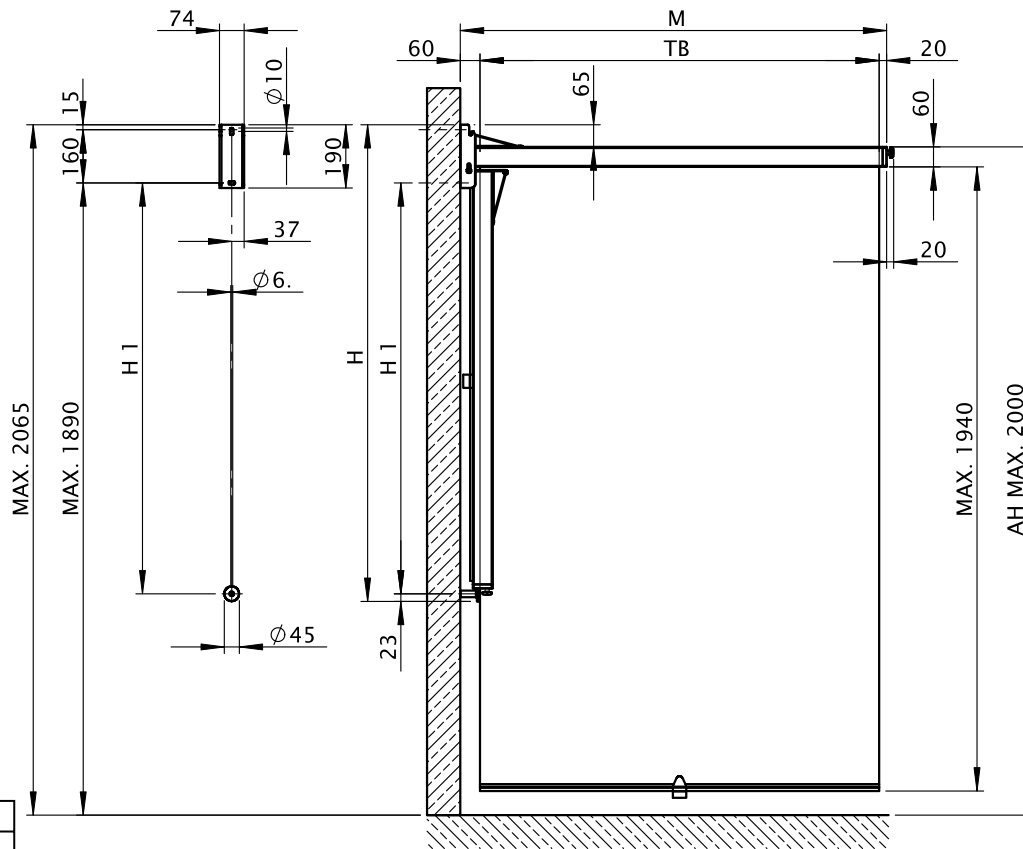

Standard RAL colours:

**markilux 75****dimensions and configuration options**

	available from stock	available to special order
<b>cassette width</b>	alternatively 128 cm 170 cm from the wall to the edge of the cassette	alternatively 128 cm 170 cm from the wall to the edge of the cassette
<b>unit height</b>	200 cm from the top edge of the cassette to the bottom edge of the front profile	200 cm from the top edge of the cassette to the bottom edge of the front profile
<b>Fabric patterns:</b>	34 918 flecked beige 33 911 transolair light yellow	Width 128 cm: acrylic plains and stripes as well as transolair. Width 170 cm: all seamless acrylic fabrics 349xx
<b>Frame colour:</b>	traffic white RAL 9016	Other RAL colours: Availability and delivery time on request
<b>Purchase quantity:</b>	6 units per delivery	by individual piece

dimensions in cm

# fixture dimensions

Table of dimensions

dimensions in mm

AM	
M	1280 1700
TB	1200 1620
H	1430 1850
H1	1230 1650

M = overall awning width  
 TB = cover width  
 AH = overall unit height  
 AM = fixture dimensions