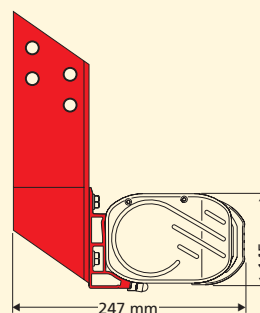

Perfect and simple fitting, even in a wide range of different locations with modern two-point mounting

Wall mounting

Ceiling mounting

Rafter mounting

TÜV safety-tested for resistance to rain

Pitched at 14°, the **Opal 2001/Lux** can withstand 56 litres of rain per square metre an hour (Category 2 resistance to water build-up).