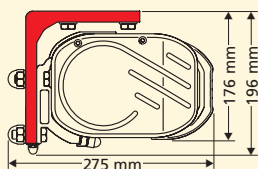

Perfect and simple fitting, even in a wide range of different locations with modern two-point mounting

Wall mounting

Ceiling mounting

Rafter mounting

TÜV safety-tested for resistance to rain

Pitched at 14°, the **Opal 2001/Lux** can withstand 56 litres of rain per square metre an hour (Category 2 resistance to water build-up).