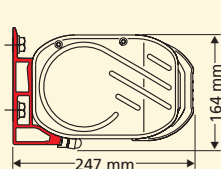

Perfect and simple fitting, even in a wide range of different locations with modern two-point mounting

Wall mounting

Ceiling mounting

Rafter mounting

TÜV safety-tested for resistance to rain

Pitched at 14°, the **Opal 2001/Lux** can withstand 56 litres of rain per square metre an hour (Category 2 resistance to water build-up).