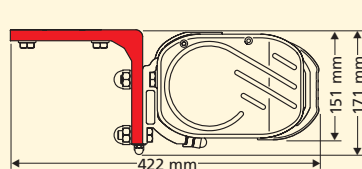

Perfect and simple fitting, even in a wide range of different locations with modern two-point mounting

Wall mounting

Ceiling mounting

Rafter mounting

TÜV safety-tested for resistance to rain

Pitched at 14°, the **Opal 2001/Lux** can withstand 56 litres of rain per square metre an hour (Category 2 resistance to water build-up).