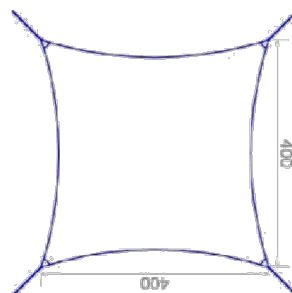

This overview gives you some examples of the endless possibilities of the Ingenua shade sail system. **INGENUA**
For every configuration the necessary items are listed. If you need more information or if you have specific demands do not hesitate to contact us info@umbrosa.be

SQUARE FREESTANDING

Ingenua Pole 260 cm	4 x
Pole Installation 75° (Concrete anchorage or ground screw)	4 x
Square 4x4	1 x