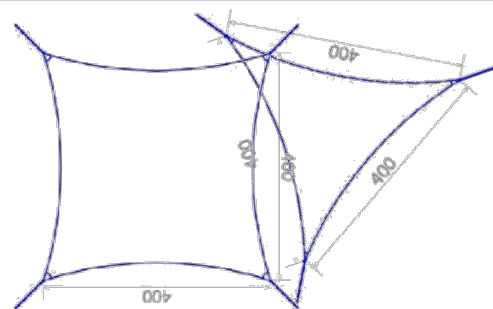

SQUARE FREESTANDING

Ingenua Pole 260 cm	4 x
Pole Installation 75° (Concrete anchorage or ground screw)	4 x
Square 4x4	1 x

SQUARE & TRIANGLE COMBINATION FREESTANDING

Ingenua Rohr 260 cm	6 x
Pole Installation 75° (Concrete anchorage or ground screw)	5 x
Pole Installation 90° (Concrete anchorage or ground screw) = for 2 sails always install common pole 90°	1 x
Square 4 x 4	1 x
Triangle 4 x 4	1 x