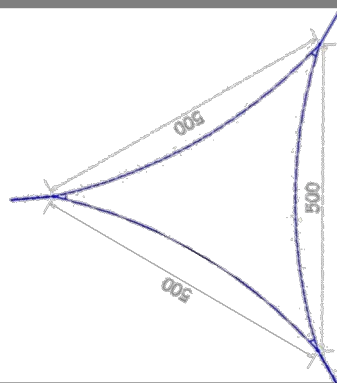

SQUARE FREESTANDING

Ingenua Pole 260 cm	4 x
Pole Installation 75° (Concrete anchorage or ground screw)	4 x
Square 4x4	1 x

SQUARE & TRIANGLE COMBINATION FREESTANDING

Ingenua Rohr 260 cm	6 x
Pole Installation 75° (Concrete anchorage or ground screw)	5 x
Pole Installation 90° (Concrete anchorage or ground screw) = for 2 sails always install common pole 90°	1 x
Square 4 x 4	1 x
Triangle 4 x 4	1 x

TRIANGLE COMBINATION WALLMOUNT

Ingenua Pole 260 cm	1 x
Pole Installation 75° (Concrete anchorage or ground screw)	1 x
Fixed Wallkit	2 x
Triangle 5 x 5	1 x