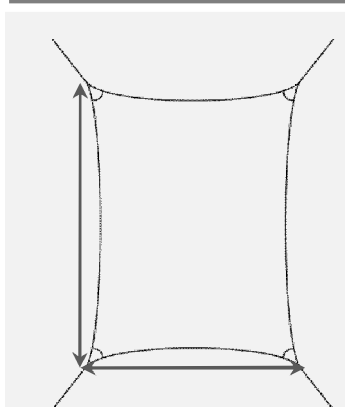

RECTANGLE SAILS

INSAIR4X3	3X4 m 10.4 m²	PREMIUM STANDARD		
		LIMITED EDITION STAND		
		SHADOW STANDARD		
INSAIR5X3	3X5 m 13.0 m²	PREMIUM STANDARD		
		LIMITED EDITION STAND		
		SHADOW STANDARD		

Colour collections on the next page – Special colours surcharge of