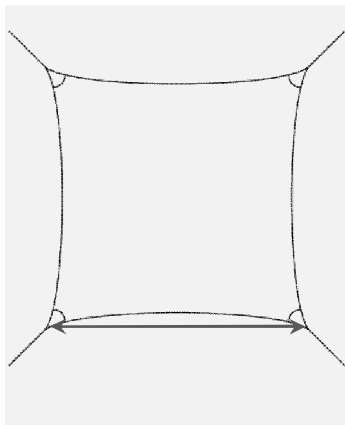

SQUARE SAILS

INSAIS300	3X3m 7.8 m²	PREMIUM STANDARD		
		LIMITED EDITION STAND		
		SHADOW STANDARD		
INSAIS400	4X4 m 13.8 m²	PREMIUM STANDARD		
		LIMITED EDITION STAND		
		SHADOW STANDARD		

Colour collections on the next page – Special colours surcharge of