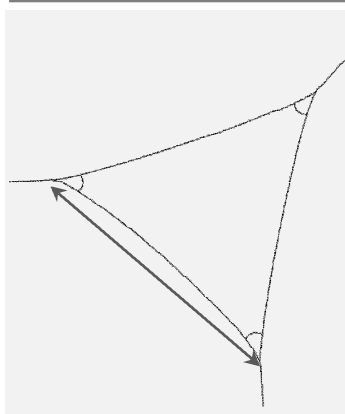

The Ingenua shade sails are to be used under normal weather circumstances and have a wind rating up to 70 km/h. During heavy rain or hail and stronger winds, the sails must be removed

- The dimensions stated are measured from sail ring to sail ring. Dimensions may vary slightly
- Every sail comes with the necessary ropes and tension wrappers.
- The Sails can also be ordered separately and used without the Ingenua Pole System

TRIANGLE SAILS

INSAIT400	4X4X4 m 6.1 m²	PREMIUM STANDARD		
		LIMITED EDITION STAND		
		SHADOW STANDARD		
INSAIT500	5X5X5 m 9.8 m²	PREMIUM STANDARD		
		LIMITED EDITION STAND		
		SHADOW STANDARD		

Colour collections on the next page – Special colours surcharge of