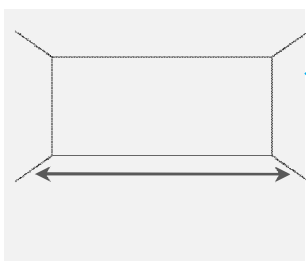

PRIVACY & WINDSAIL

NEW INSAIW400	1.8X4 m 7,2 m²	PREMIUM STANDARD		
		LIMITED EDITION STANDARD		
		SHADOW STANDARD		

Colour collections at the bottom of this page – Special colours surcharge of

COLOUR OPTIONS

PREMIUM STANDARD – 3 Yr limited warranty

NATURAL	TAUPE	BLACK	RED	STONEGREY	

PREMIUM SPECIAL (SURCHARGE !) - 3 Yr limited warranty

TERRACOTTA	GREEN	CAMEL	BLUE	SUNFLOWER	WHITE

LIMITED EDITION STANDARD - 3 Yr limited warranty

CANVAS	TAUPE	AQUA	MULBERRY	GRANITE	

LIMITED EDITION SPECIAL (SURCHARGE !) - 3 Yr limited warranty

LAGOON	SLATE BLUE	KHAKI	OLIVE	ORANGE	

SHADOW STANDARD - 2 Yr limited warranty

BLACK	WHITE	STONEGREY