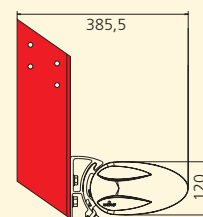

Perfect and simple fitting, even in a wide range of different locations with modern two-point mounting.

Wall mounting

Ceiling mounting

Rafter mounting

Lots of sophisticated details

Optionally the cassita is available with 15 cm height volant.

For example, rainwater is led away to the side through the integrated gutter.

Technical details	Cassita	Cassita Lux
Max. width	550 cm	550 cm
Max. projection	300 cm	300 cm
Casing size (b x h)	22.1 cm x 12 cm (without brackets)	22.1 cm x 12 cm (without brackets)
Coupled units	not available	not available
Crank operation	yes, optional	not available
Motor drive	included as standard	included as standard
WeiTronic* remote control	WeiTronic Combo-868 MA incl. WeiTronic Agido-868 (with suitable WeiTronic hand-held control units)	WeiTronic Combo-868 MA incl. WeiTronic Agido-868 , WeiTronic Combo-868 ML incl. WeiTronic Agido-868 (with suitable WeiTronic hand-held control units)
Pitch angle adjustment	5° to 45°	5° to 45°
Choice of materials	wide selection of fabrics from the current weinor collections	wide selection of fabrics from the current weinor collections
47 standard RAL colours	included	included
Other RAL colours	available (extra charge)	available (extra charge)
8 trend colours	available (extra charge)	available (extra charge)
Other structure colours	available (extra charge)	available (extra charge)
Types of mounting	wall, ceiling or rafter mounting	wall, ceiling or rafter mounting
Lighting	can be retrofitted, for an additional charge	included