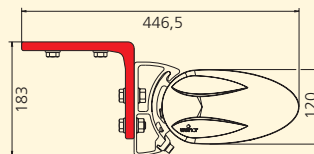

Perfect and simple fitting, even in a wide range of different locations with modern two-point mounting.

Wall mounting

Ceiling mounting

Rafter mounting

Lots of sophisticated details

Optionally the cassita is available with 15 cm height volant.

For example, rainwater is led away to the side through the integrated gutter.

Technical details	Cassita	Cassita Lux
Max. width	550 cm	550 cm
Max. projection	300 cm	300 cm
Casing size (b x h)	22.1 cm x 12 cm (without brackets)	22.1 cm x 12 cm (without brackets)
Coupled units	not available	not available
Crank operation	yes, optional	not available
Motor drive	included as standard	included as standard
WeiTronic* remote control	WeiTronic Combo-868 MA incl. WeiTronic Agido-868 (with suitable WeiTronic hand-held control units)	WeiTronic Combo-868 MA incl. WeiTronic Agido-868 , WeiTronic Combo-868 ML incl. WeiTronic Agido-868 (with suitable WeiTronic hand-held control units)
Pitch angle adjustment	5° to 45°	5° to 45°
Choice of materials	wide selection of fabrics from the current weinor collections	wide selection of fabrics from the current weinor collections
47 standard RAL colours	included	included
Other RAL colours	available (extra charge)	available (extra charge)
8 trend colours	available (extra charge)	available (extra charge)
Other structure colours	available (extra charge)	available (extra charge)
Types of mounting	wall, ceiling or rafter mounting	wall, ceiling or rafter mounting
Lighting	can be retrofitted, for an additional charge	included