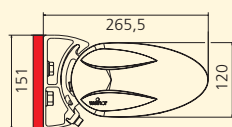

Reacting to all weathers: WeiTronic weather sensors

The **WeiTronic** weather sensors are available as just a sun sensor, a sun and wind sensor, or a sun, wind and rain sensor. Depending on the version, they automatically open the awning in the sun and retract it in the wind and rain. That way, they provide protection and safety, even when you are not at home.

Perfect and simple fitting, even in a wide range of different locations with modern two-point mounting.

Wall mounting