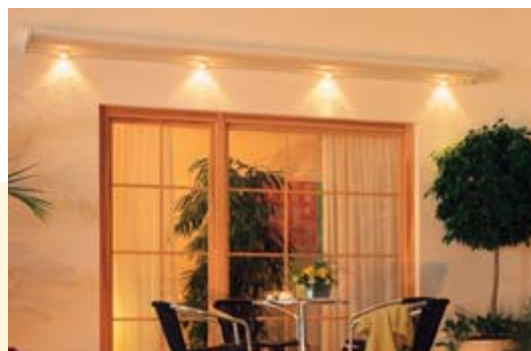

Cassita Lux – the lighting is included

The **Cassita** is also available in the **Cassita Lux** version with a factory-fitted light bar. The lamps come in the same colour as the awning housing and can be tilted, fitting harmoniously into the overall design. The low voltage bulbs produce a pleasant light, creating an atmospheric ambience.