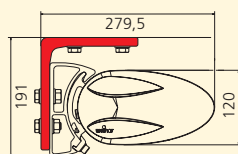

Ceiling mounting