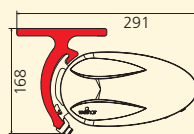

Reacting to all weathers: WeiTronic weather sensors

The **WeiTronic** weather sensors are available as just a sun sensor, a sun and wind sensor, or a sun, wind and rain sensor. Depending on the version, they automatically open the awning in the sun and retract it in the wind and rain. That way, they provide protection and safety, even when you are not at home.

Perfect and simple fitting, even in a wide range of different locations with modern two-point mounting.

Wall mounting

Ceiling mounting

Rafter mounting

Lots of sophisticated details

Optionally the cassita is available with 15 cm height volant.

For example, rainwater is led away to the side through the integrated gutter.

Technical details	Cassita	Cassita Lux
Max. width	550 cm	550 cm
Max. projection	300 cm	300 cm
Casing size (b x h)	22.1 cm x 12 cm (without brackets)	22.1 cm x 12 cm (without brackets)
Coupled units	not available	not available
Crank operation	yes, optional	not available
Motor drive	included as standard	included as standard
WeiTronic* remote control	WeiTronic Combo-868 MA incl. WeiTronic Agido-868 (with suitable WeiTronic hand-held control units)	WeiTronic Combo-868 MA incl. WeiTronic Agido-868 , WeiTronic Combo-868 ML incl. WeiTronic Agido-868 (with suitable WeiTronic hand-held control units)
Pitch angle adjustment	5° to 45°	5° to 45°
Choice of materials	wide selection of fabrics from the current weinor collections	wide selection of fabrics from the current weinor collections
47 standard RAL colours	included	included
Other RAL colours	available (extra charge)	available (extra charge)
8 trend colours	available (extra charge)	available (extra charge)
Other structure colours	available (extra charge)	available (extra charge)
Types of mounting	wall, ceiling or rafter mounting	wall, ceiling or rafter mounting
Lighting	can be retrofitted, for an additional charge	included