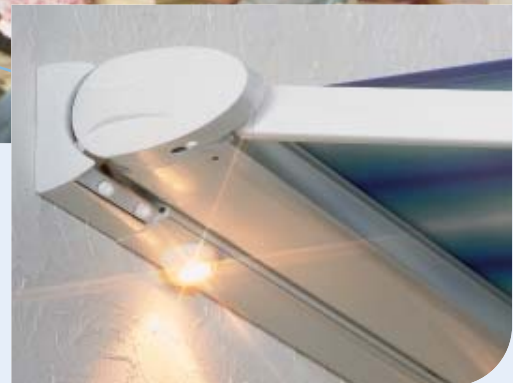

*The graceful awning
— jam-packed with technology*

You will be convinced by the weinor cassette awning Cassita with its *modern design and sophisticated technology*