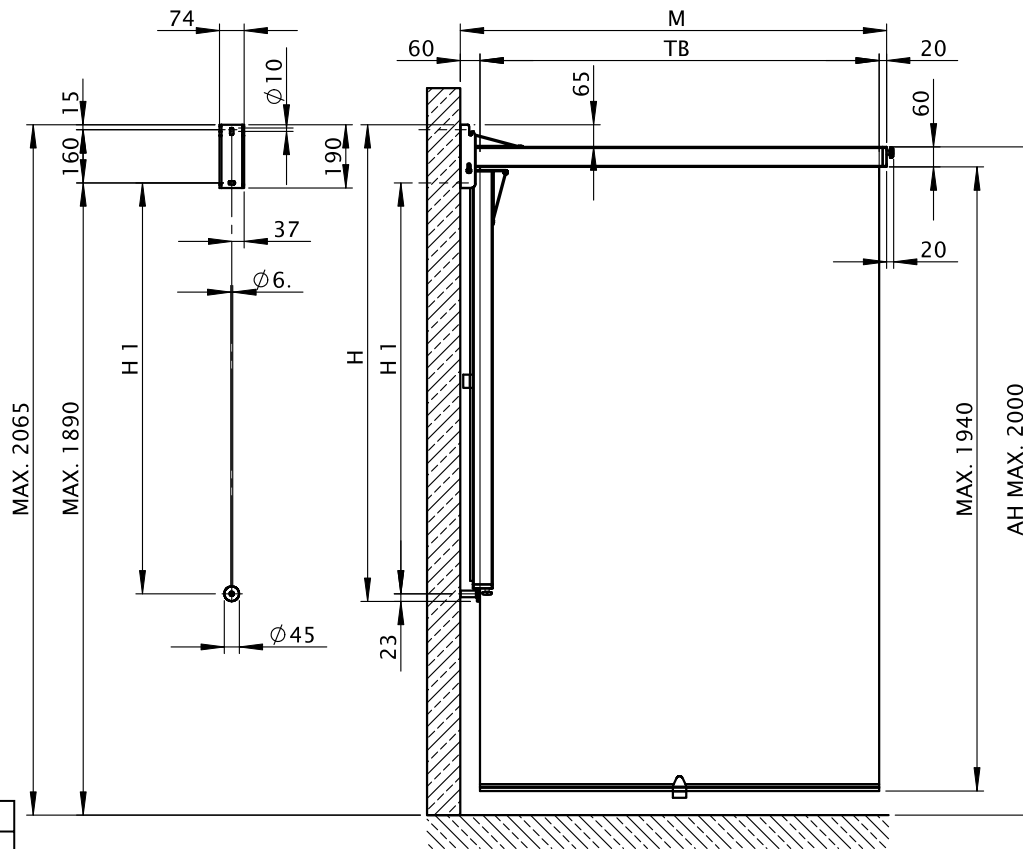

Standard RAL colours:

markilux 75**dimensions and configuration options**

	available from stock	available to special order
cassette width	alternatively 128 cm 170 cm from the wall to the edge of the cassette	alternatively 128 cm 170 cm from the wall to the edge of the cassette
unit height	200 cm from the top edge of the cassette to the bottom edge of the front profile	200 cm from the top edge of the cassette to the bottom edge of the front profile
Fabric patterns:	34 918 flecked beige 33 911 transolair light yellow	Width 128 cm: acrylic plains and stripes as well as transolair. Width 170 cm: all seamless acrylic fabrics 349xx
Frame colour:	traffic white RAL 9016	Other RAL colours: Availability and delivery time on request
Purchase quantity:	6 units per delivery	by individual piece

dimensions in cm

markilux 75

fixture dimensions

Table of dimensions

dimensions in mm

AM	
M	1280 1700
TB	1200 1620
H	1430 1850
H1	1230 1650

M = overall awning width
 TB = cover width
 AH = overall unit height
 AM = fixture dimensions